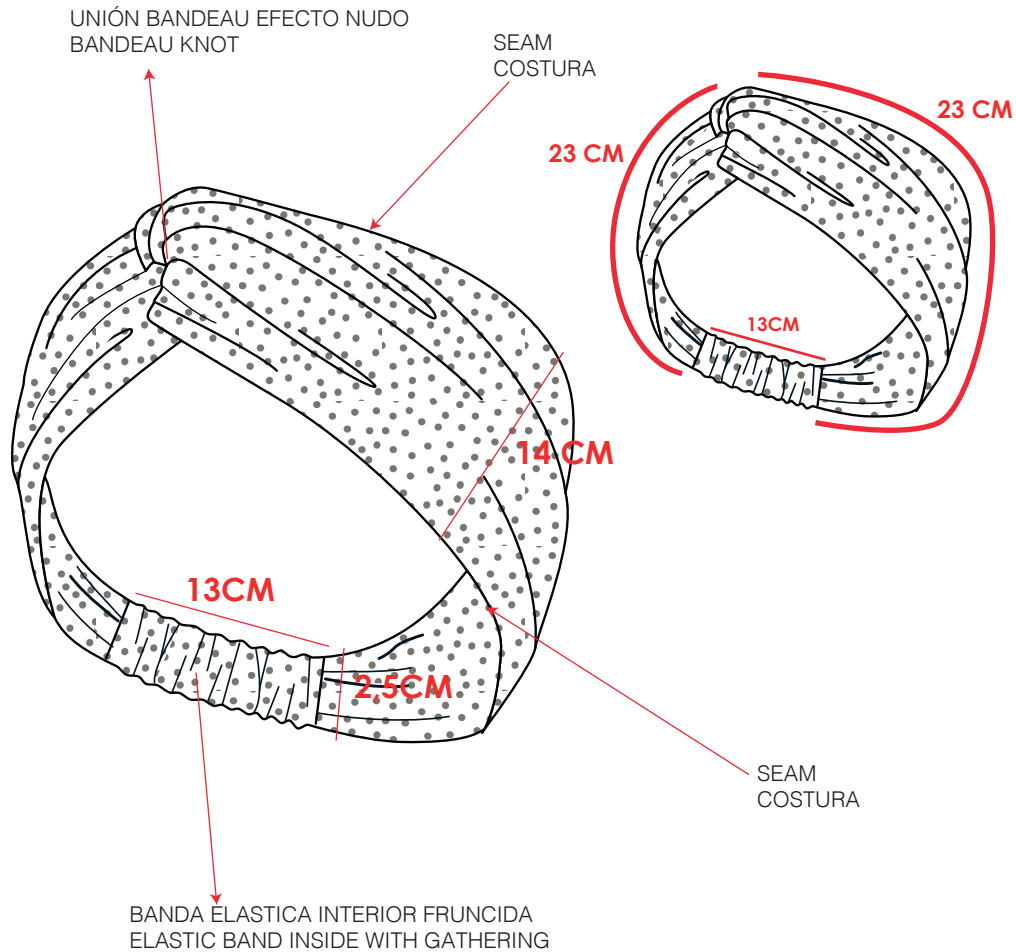

Tech Pack Detail

Style: bandeau dots
Season : FALL21
Action date: 15/07/21
Collection: 1

Description: bandeau all over polka dots with elastic detail
Designer: ALBA
Size: M
Vendor:

MAMA & PUPPIES

MAIN FABRIC

ALL OVER PRINT: SAME AS USED IN BABY JUMPSUIT

JERSEY ORGANIC COTTON

ALL OVER REFERENCE (SAME COLOR AND SIZE PRINT AS BABY'S BODY)